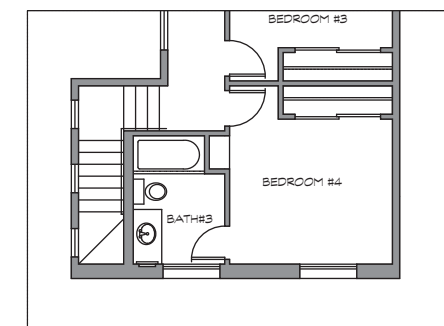

OPTIONS

CHATEAUX SERIES

FLOOR PLAN AND OPTIONS

AVIGNON

2,020 SQUARE FEET • 3-4 BEDROOM / 2.5-3.5 BATH