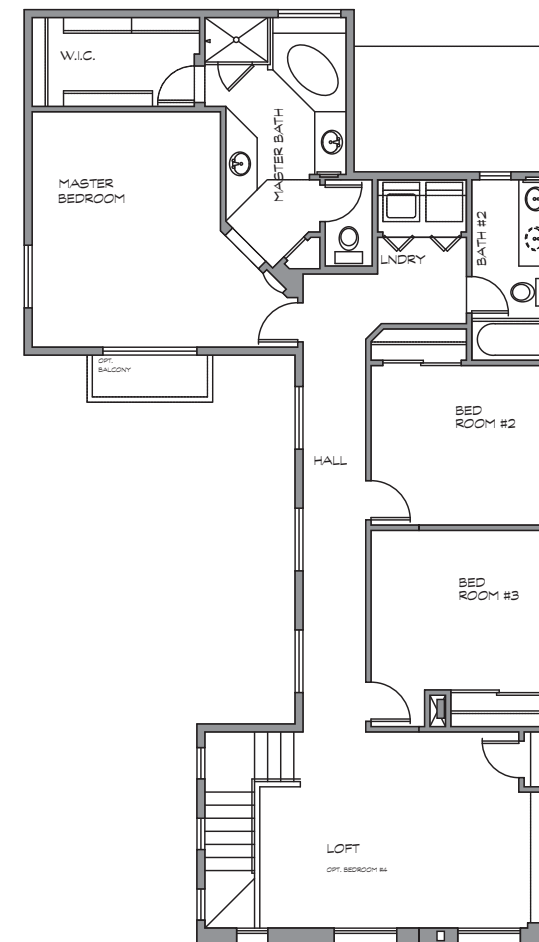

SECOND FLOOR