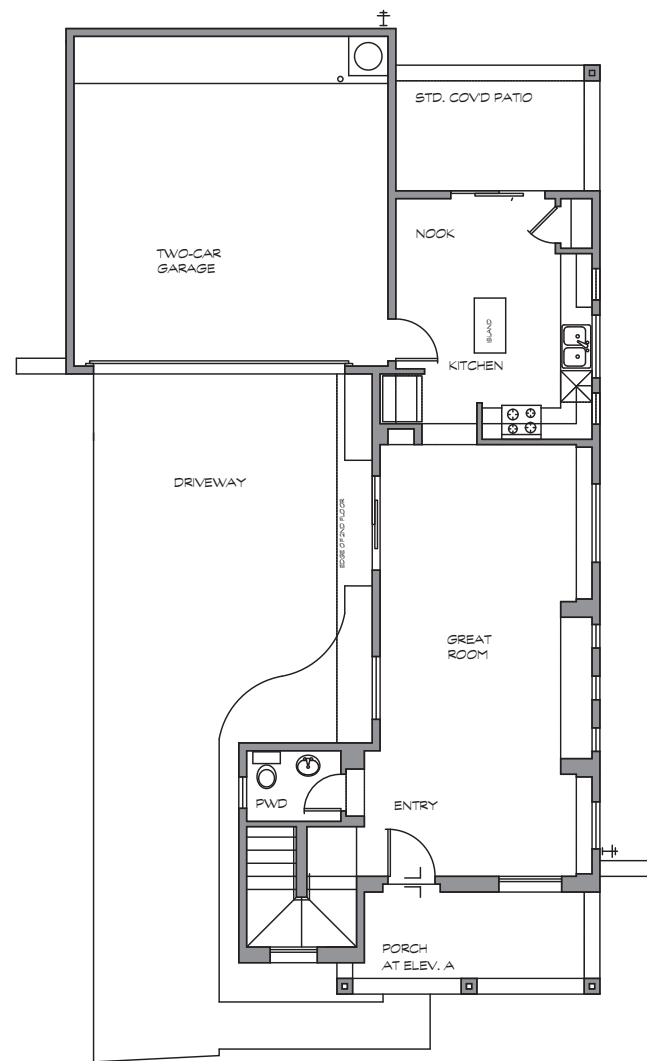

PROVENCE

OPTIONS

FIRST FLOOR

CHATEAUX SERIES

FLOOR PLAN AND OPTIONS

AVIGNON

2,020 SQUARE FEET • 3-4 BEDROOM / 2.5-3.5 BATH

PROVENCE