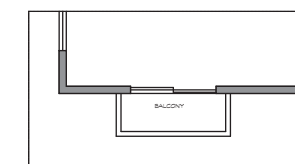

OPTIONAL BALCONY