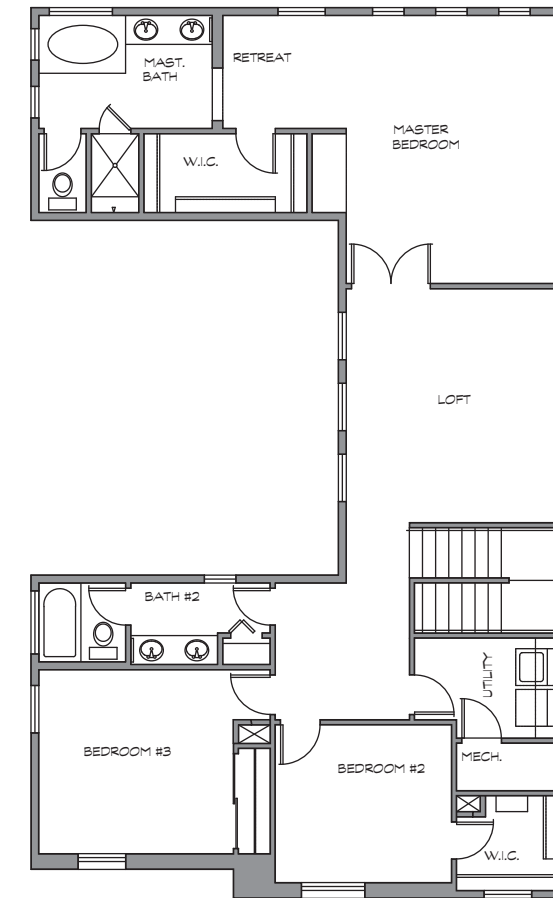

PROVENCE

FIRST FLOOR

CHATEAUX SERIES

FLOOR PLAN AND OPTIONS

BEAUMONT

2,445 SQUARE FEET • 3-4 BEDROOM / 2.5 BATH

PROVENCE

SECOND FLOOR

CHATEAUX SERIES

FLOOR PLAN AND OPTIONS

BEAUMONT

2,445 SQUARE FEET • 3-4 BEDROOM / 2.5 BATH

In the interest of continued improvement, New Sun Homes reserves the right to modify interior and exterior designs, specifications, locations, size and design features of floorplans and prices. These modifications may vary by plan and/or community and are subject to change without notice. In addition all elevations, drawings and floorplans are artist renderings. New Sun reserves the right to change included features and or manufactures of included features without notice.