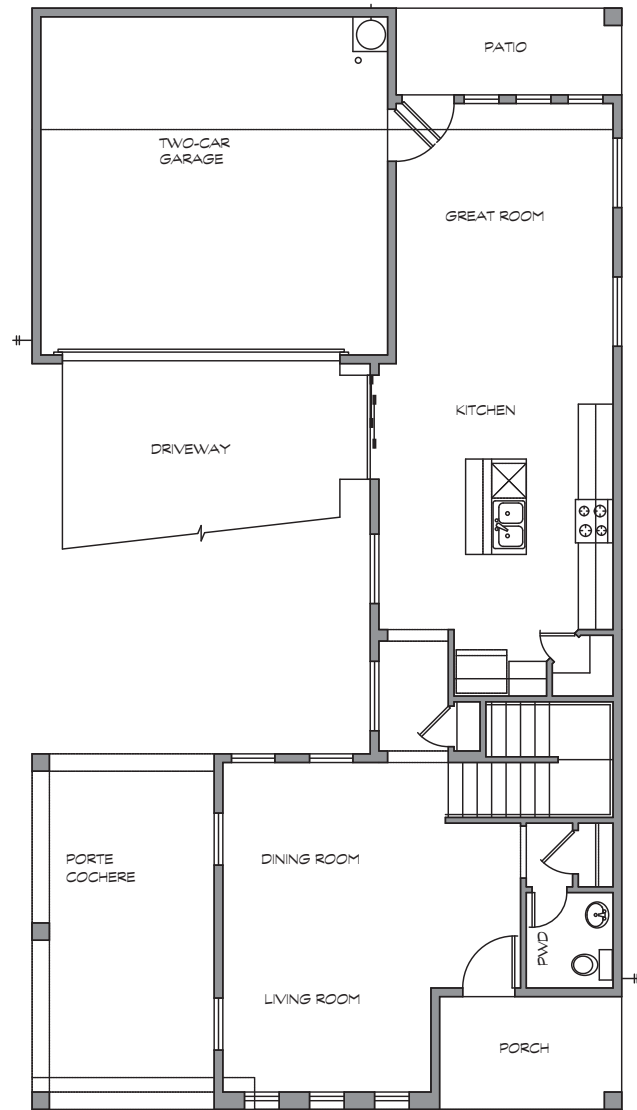

PROVENCE

FIRST FLOOR

CHATEAUX SERIES

FLOOR PLAN AND OPTIONS

BEAUMONT

2,445 SQUARE FEET • 3-4 BEDROOM / 2.5 BATH

PROVENCE

SECOND FLOOR

CHATEAUX SERIES

FLOOR PLAN AND OPTIONS

BEAUMONT

2,445 SQUARE FEET • 3-4 BEDROOM / 2.5 BATH

In the interest of continued improvement, New Sun Homes reserves the right to modify interior and exterior designs, specifications, locations, size and design features of floorplans and prices. These modifications may vary by plan and/or community and are subject to change without notice. In addition all elevations, drawings and floorplans are artist renderings. New Sun reserves the right to change included features and or manufactures of included features without notice.