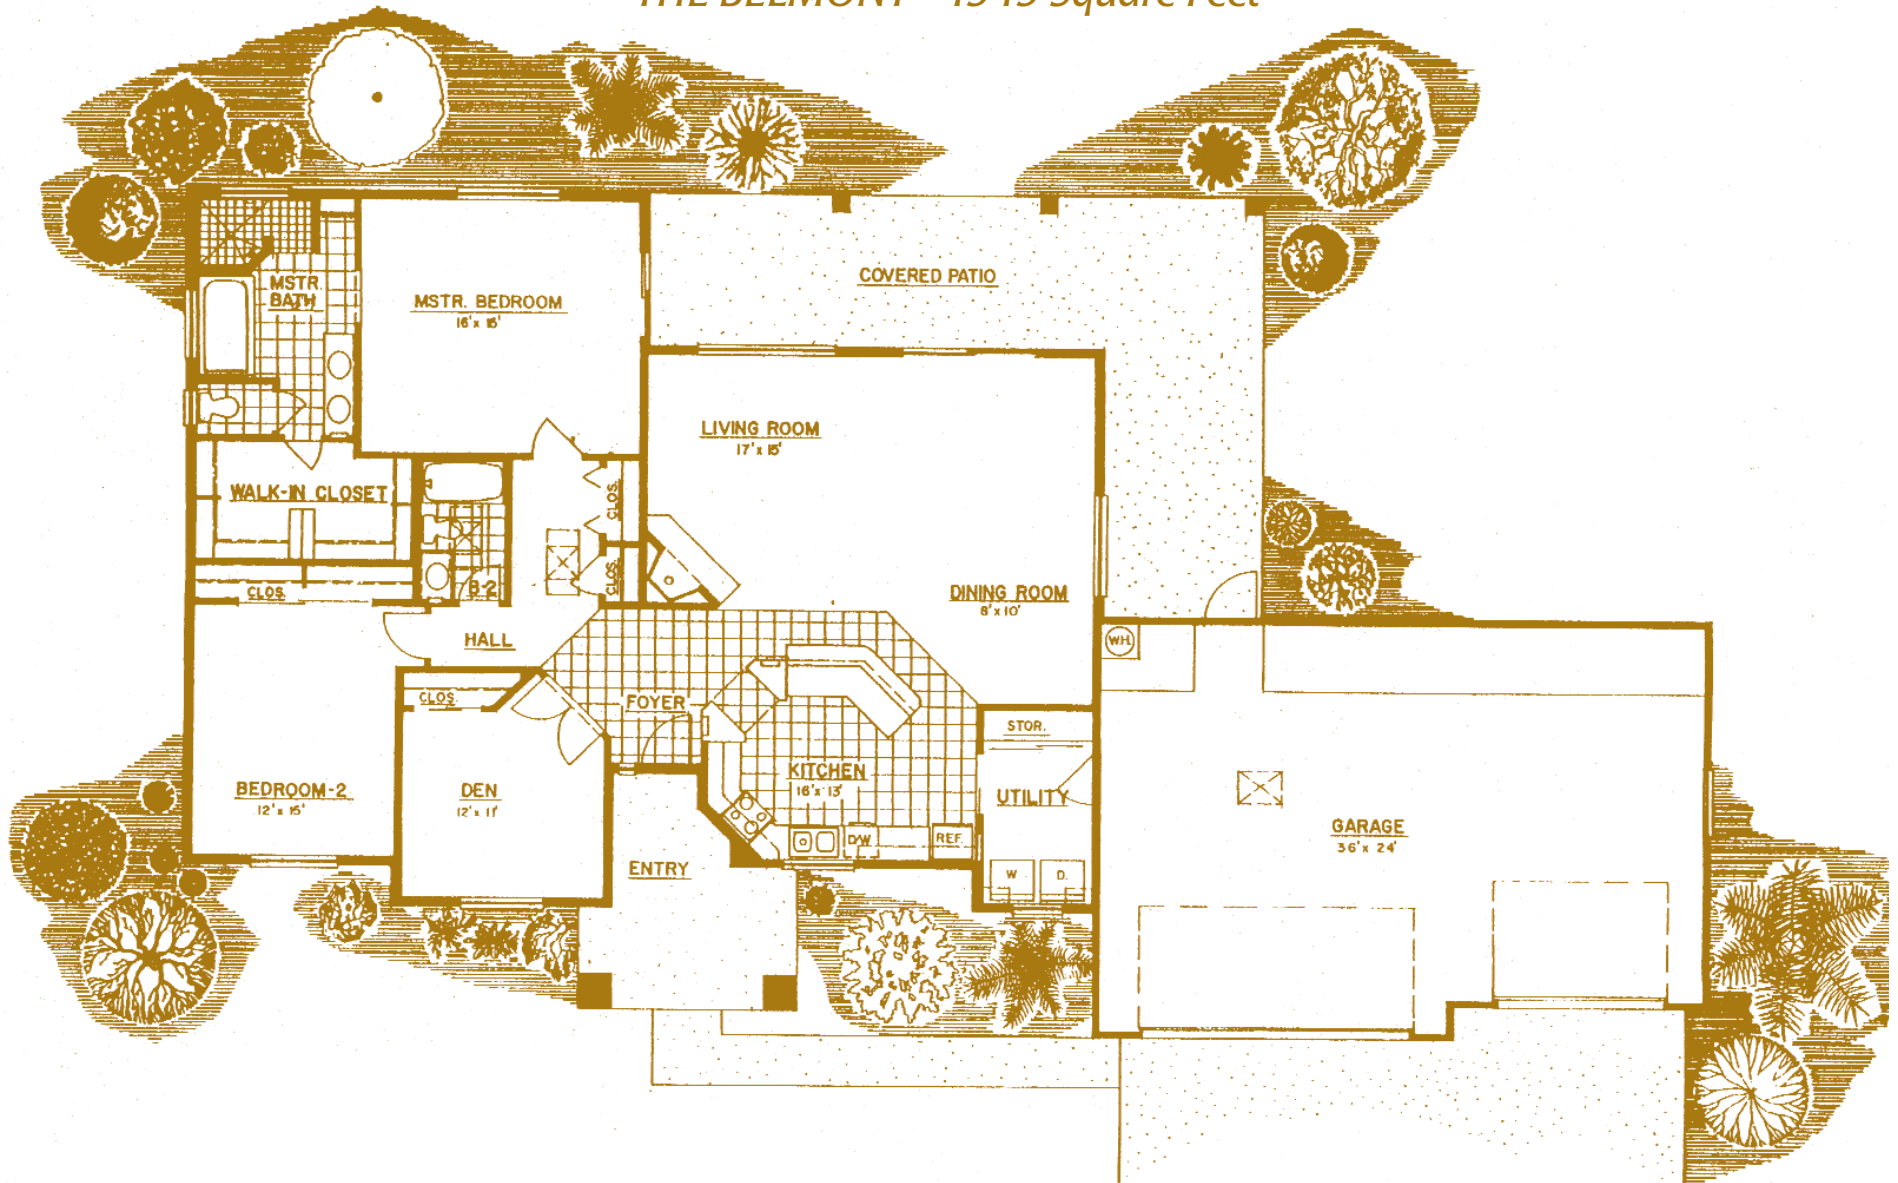

The Heatherlands Prescott

THE BELMONT - 1949 Square Feet

The Heatherlands Prescott

THE BELMONT - 1949 Square Feet

Reported square footage is approximate and based upon architectural design; area may vary according to construction. Artist renditions and floor plans are for illustration only; see sales representative for current plans.