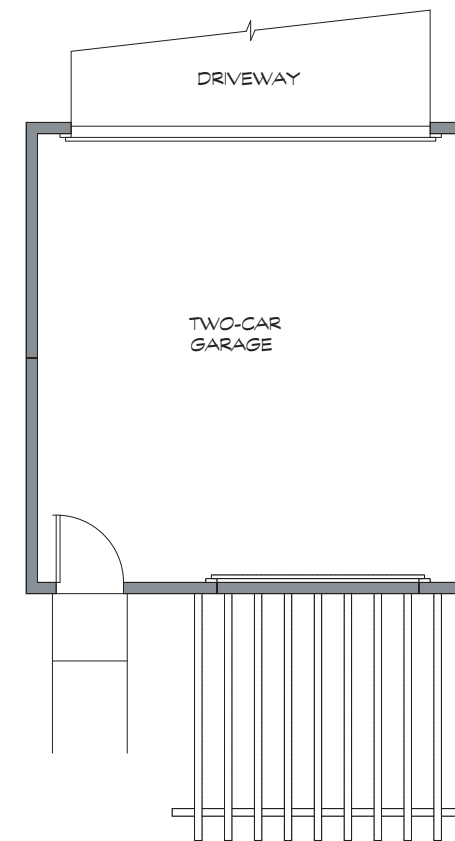

PROVENCE

FLOOR PLAN • STANDARD 2 CAR GARAGE INCLUDED

VILLAS SERIES

FLOOR PLAN AND OPTIONS

BURGUNDY

1,295 SQUARE FEET • 2 BEDROOM / 2 BATH

PROVENCE

STANDARD ENCLOSED 2 CAR GARAGE
(SEE INSERT FOR GARAGE OPTIONS)

FLOOR PLAN OPTIONS

VILLAS SERIES

FLOOR PLAN AND OPTIONS

BURGUNDY

1,295 SQUARE FEET • 2 BEDROOM / 2 BATH