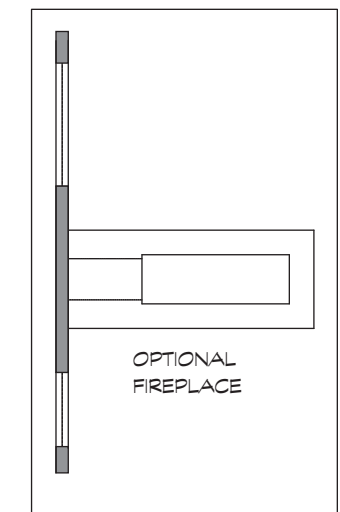

PROVENCE

FLOOR PLAN • STANDARD 2 CAR GARAGE INCLUDED

VILLAS SERIES

FLOOR PLAN AND OPTIONS

BURGUNDY

1,295 SQUARE FEET • 2 BEDROOM / 2 BATH

PROVENCE

STANDARD ENCLOSED 2 CAR GARAGE
(SEE INSERT FOR GARAGE OPTIONS)

FLOOR PLAN OPTIONS

VILLAS SERIES

FLOOR PLAN AND OPTIONS

BURGUNDY

1,295 SQUARE FEET • 2 BEDROOM / 2 BATH