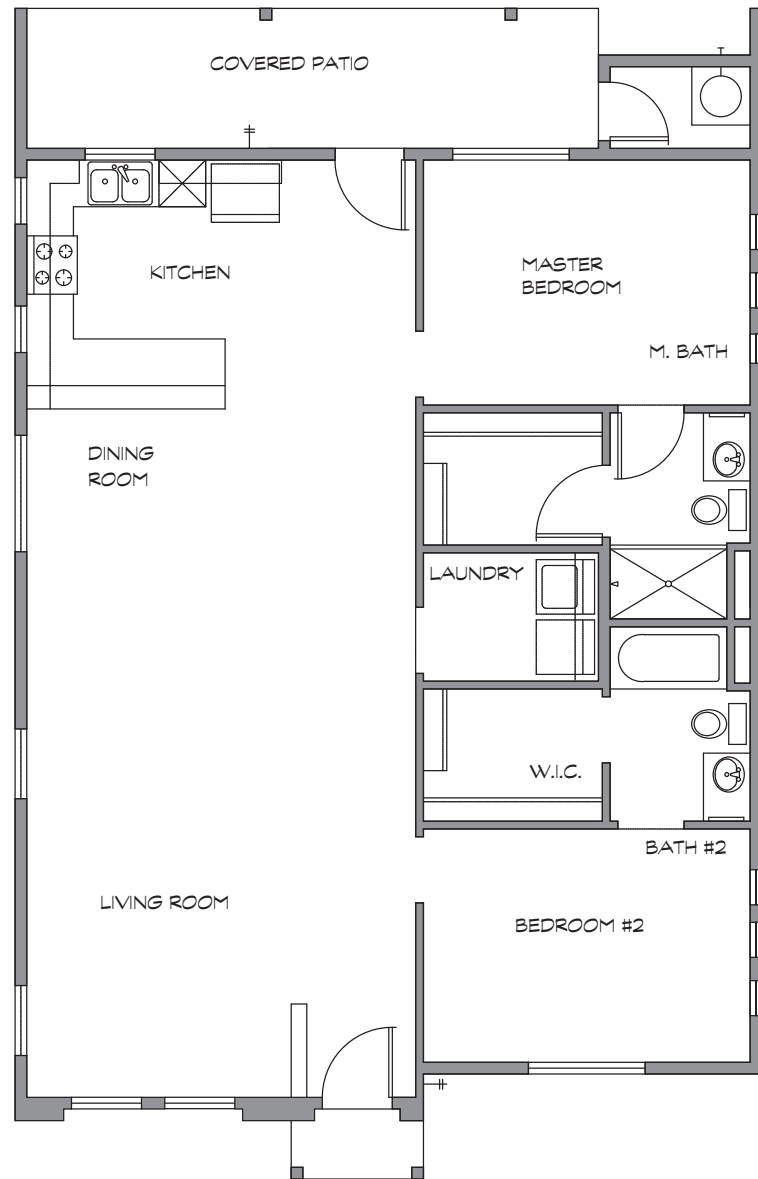

PROVENCE

FLOOR PLAN • STANDARD 2 CAR GARAGE INCLUDED

VILLAS SERIES

FLOOR PLAN AND OPTIONS

BURGUNDY

1,295 SQUARE FEET • 2 BEDROOM / 2 BATH

PROVENCE

STANDARD ENCLOSED 2 CAR GARAGE
(SEE INSERT FOR GARAGE OPTIONS)

FLOOR PLAN OPTIONS

VILLAS SERIES

FLOOR PLAN AND OPTIONS

BURGUNDY

1,295 SQUARE FEET • 2 BEDROOM / 2 BATH