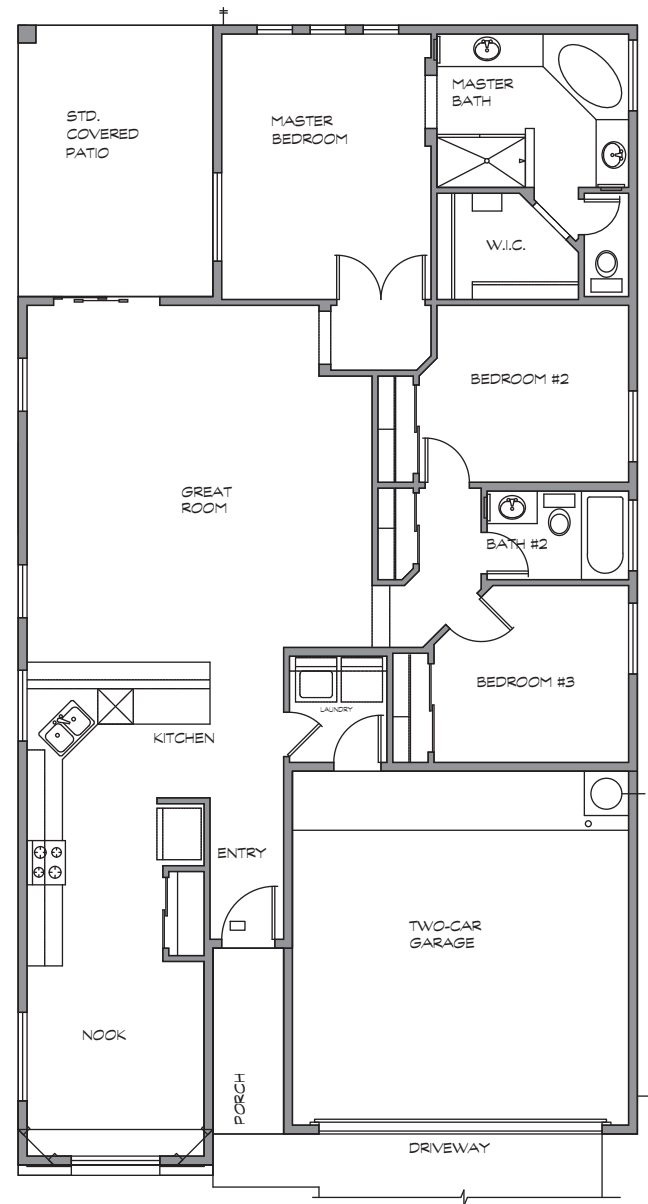

PROVENCE

FLOOR PLAN

MAISONS SERIES

FLOOR PLAN AND OPTIONS

CALAIS

1,597 SQUARE FEET • 3 BEDROOM / 2 BATH

In the interest of continued improvement, New Sun Homes reserves the right to modify interior and exterior designs, specifications, locations, size and design features of floorplans and prices. These modifications may vary by plan and/or community and are subject to change without notice. In addition all elevations, drawings and floorplans are artist renderings. New Sun reserves the right to change included features and or manufactures of included features without notice.

PROVENCE

FLOOR PLAN OPTIONS

OPT. MEDIA CENTER

OPT. FIREPLACE

INCLUDED BAY ON ELEVATION 'B'

MAISONS SERIES

FLOOR PLAN AND OPTIONS

CALAIS

1,597 SQUARE FEET • 3 BEDROOM / 2 BATH