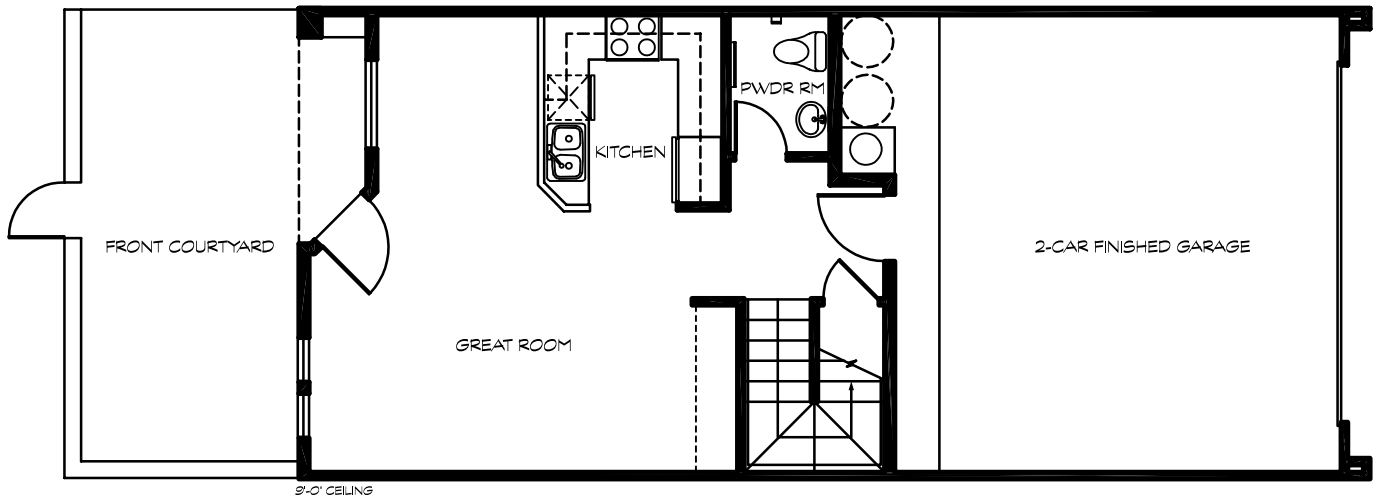

SECOND FLOOR

FIRST FLOOR

*Strada
Townhomes*
in Mesa

Capri
(model 2)

1459 Square Feet
2 Bed, 2.5 Bath

ELEVATION A

ELEVATION B
(includes stone)