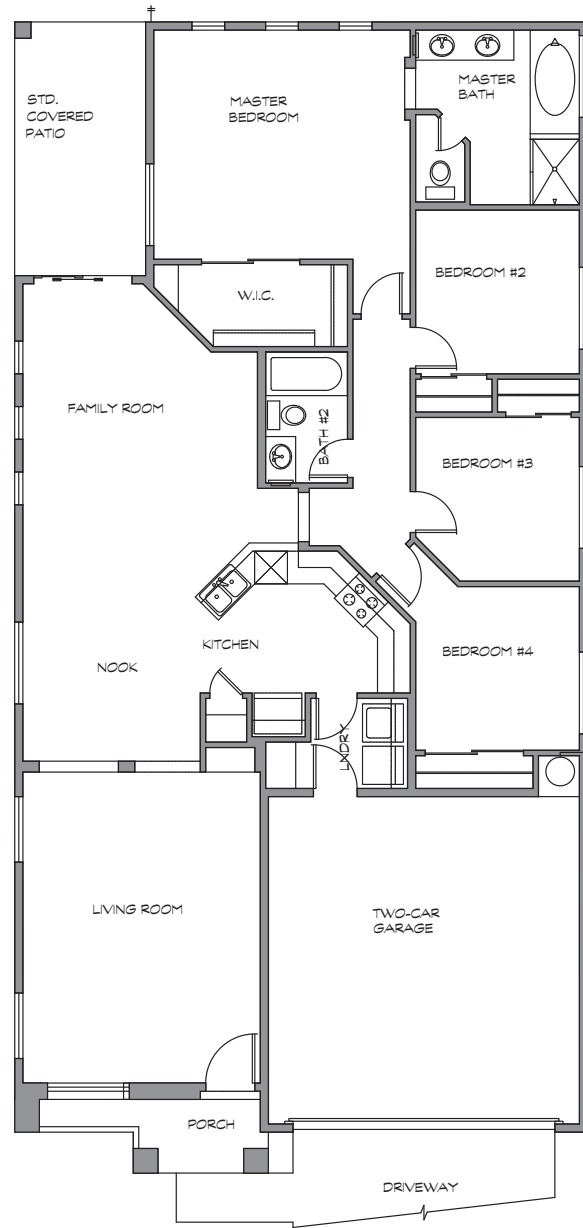

PROVENCE

FLOOR PLAN

MAISONS SERIES

FLOOR PLAN AND OPTIONS

CARNAVALE

1,810 SQUARE FEET • 4 BEDROOM / 2 BATH

PROVENCE

FLOOR PLAN OPTIONS

INCLUDED EXTENDED PORCH ON ELEVATION C

OPT. FIREPLACE

OPT. MEDIA

MAISONS SERIES

FLOOR PLAN AND OPTIONS

CARNAVALE

1,810 SQUARE FEET • 4 BEDROOM / 2 BATH

In the interest of continued improvement, New Sun Homes reserves the right to modify interior and exterior designs, specifications, locations, size and design features of floorplans and prices. These modifications may vary by plan and/or community and are subject to change without notice. In addition all elevations, drawings and floorplans are artist renderings. New Sun reserves the right to change included features and or manufactures of included features without notice.