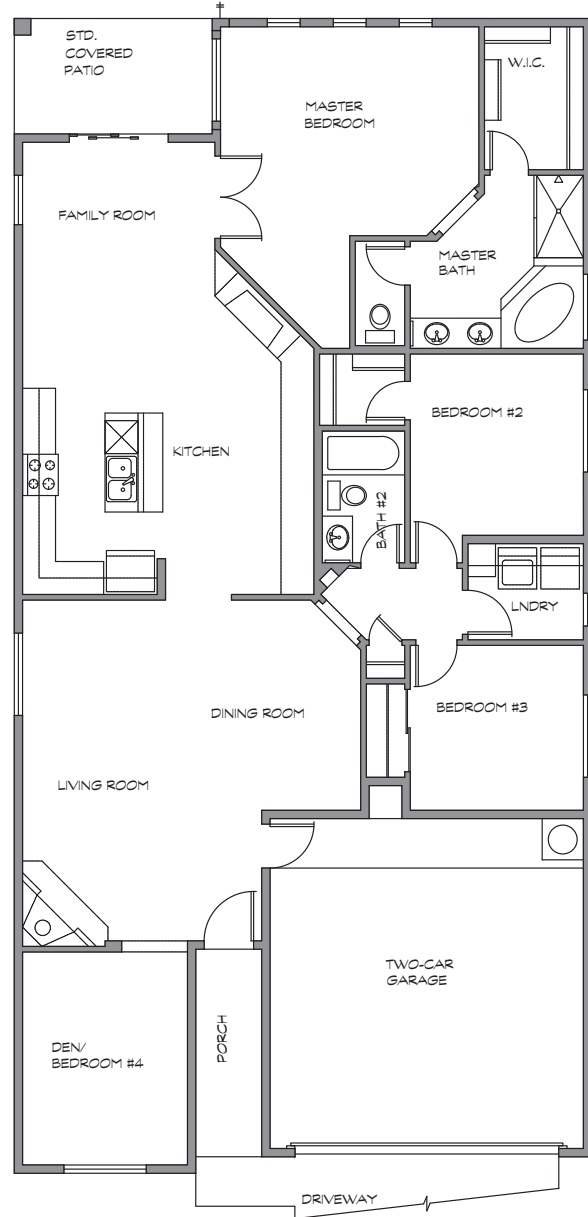

PROVENCE

FLOOR PLAN

MAISONS SERIES

FLOOR PLAN AND OPTIONS
CASTELLANCE

1,886 SQUARE FEET • 3-4 BEDROOM / 2 BATH

In the interest of continued improvement, New Sun Homes reserves the right to modify interior and exterior designs, specifications, locations, size and design features of floorplans and prices. These modifications may vary by plan and/or community and are subject to change without notice. In addition all elevations, drawings and floorplans are artist renderings. New Sun reserves the right to change included features and or manufactures of included features without notice.

PROVENCE

FLOOR PLAN OPTIONS

MAISONS SERIES

FLOOR PLAN AND OPTIONS
CASTELLANCE

1,886 SQUARE FEET • 3-4 BEDROOM / 2 BATH