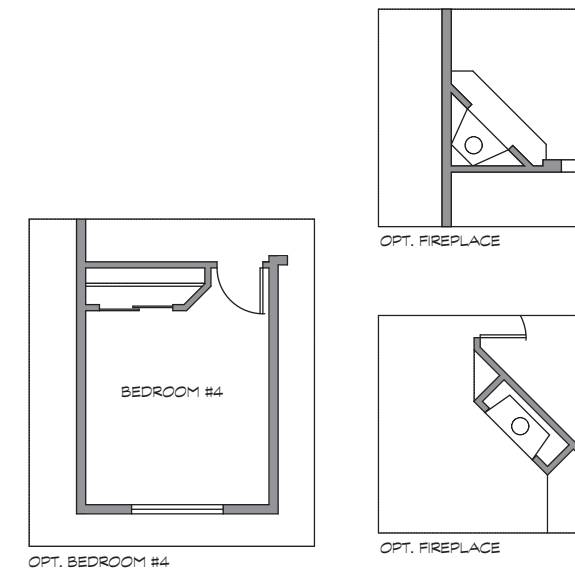

PROVENCE

FLOOR PLAN

MAISONS SERIES

FLOOR PLAN AND OPTIONS
CASTELLANCE

1,886 SQUARE FEET • 3-4 BEDROOM / 2 BATH

In the interest of continued improvement, New Sun Homes reserves the right to modify interior and exterior designs, specifications, locations, size and design features of floorplans and prices. These modifications may vary by plan and/or community and are subject to change without notice. In addition all elevations, drawings and floorplans are artist renderings. New Sun reserves the right to change included features and or manufactures of included features without notice.

PROVENCE

FLOOR PLAN OPTIONS

MAISONS SERIES

FLOOR PLAN AND OPTIONS
CASTELLANCE

1,886 SQUARE FEET • 3-4 BEDROOM / 2 BATH