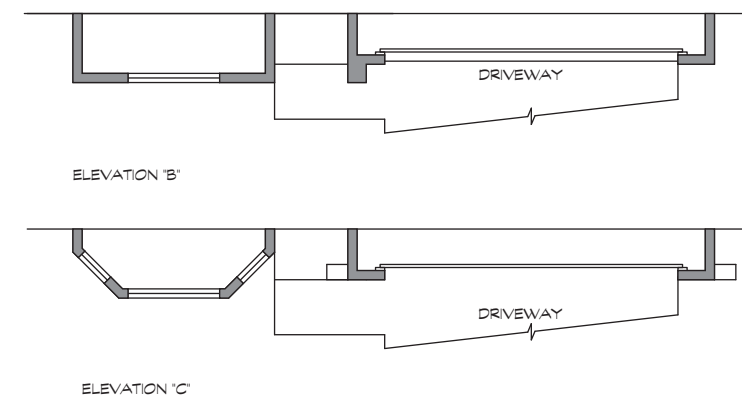

PROVENCE

FLOOR PLAN

MAISONS SERIES

FLOOR PLAN AND OPTIONS
CASTELLANCE

1,886 SQUARE FEET • 3-4 BEDROOM / 2 BATH

In the interest of continued improvement, New Sun Homes reserves the right to modify interior and exterior designs, specifications, locations, size and design features of floorplans and prices. These modifications may vary by plan and/or community and are subject to change without notice. In addition all elevations, drawings and floorplans are artist renderings. New Sun reserves the right to change included features and or manufactures of included features without notice.

PROVENCE

FLOOR PLAN OPTIONS

MAISONS SERIES

FLOOR PLAN AND OPTIONS
CASTELLANCE

1,886 SQUARE FEET • 3-4 BEDROOM / 2 BATH