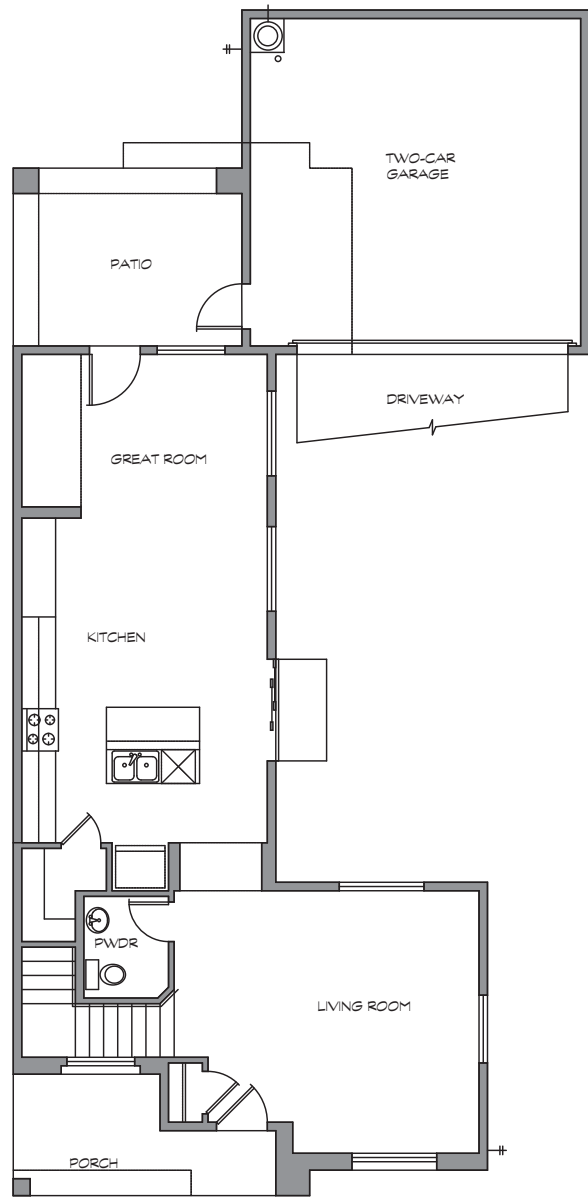

PROVENCE

FIRST FLOOR

CHATEAUX SERIES

FLOOR PLAN AND OPTIONS  
CHAVENAY

2,252 SQUARE FEET • 3-4 BEDROOM / 2.5 BATH

PROVENCE

SECOND FLOOR

OPTIONS

OPTIONAL BEDROOM #4

CHATEAUX SERIES

FLOOR PLAN AND OPTIONS  
CHAVENAY

2,252 SQUARE FEET • 3-4 BEDROOM / 2.5 BATH