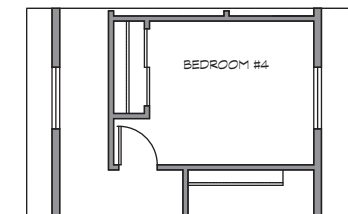

PROVENCE

FIRST FLOOR

CHATEAUX SERIES

FLOOR PLAN AND OPTIONS  
CHAVENAY

2,252 SQUARE FEET • 3-4 BEDROOM / 2.5 BATH

PROVENCE

SECOND FLOOR

OPTIONS

OPTIONAL BEDROOM #4

CHATEAUX SERIES

FLOOR PLAN AND OPTIONS  
CHAVENAY

2,252 SQUARE FEET • 3-4 BEDROOM / 2.5 BATH