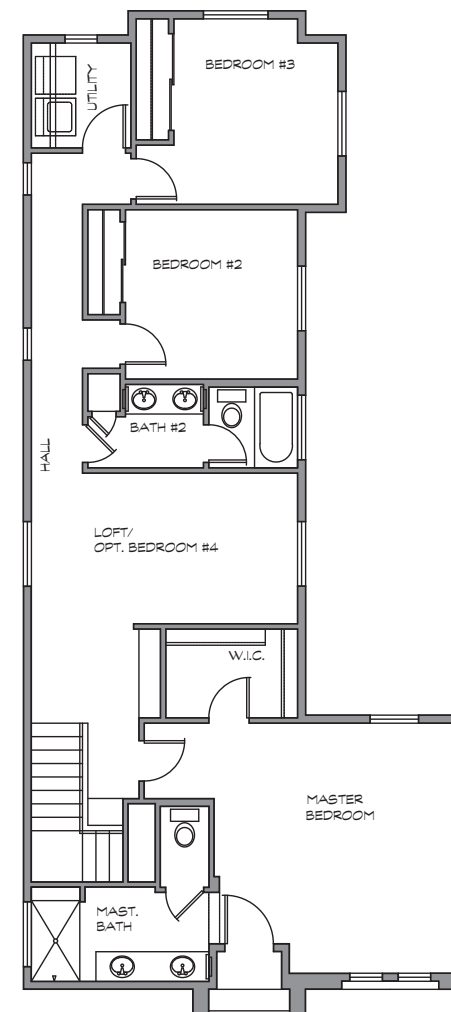

PROVENCE

FIRST FLOOR

CHATEAUX SERIES

FLOOR PLAN AND OPTIONS  
CHAVENAY

2,252 SQUARE FEET • 3-4 BEDROOM / 2.5 BATH

PROVENCE

SECOND FLOOR

OPTIONS

OPTIONAL BEDROOM #4

CHATEAUX SERIES

FLOOR PLAN AND OPTIONS  
CHAVENAY

2,252 SQUARE FEET • 3-4 BEDROOM / 2.5 BATH