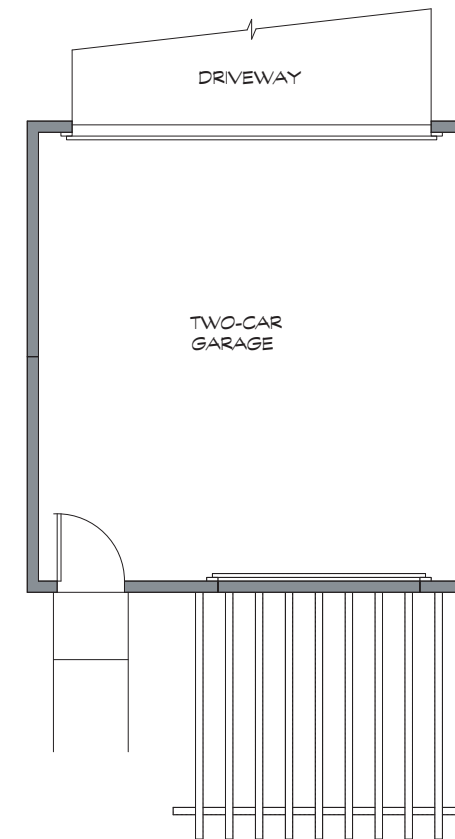

PROVENCE

FLOOR PLAN • STANDARD 2 CAR GARAGE INCLUDED

VILLAS SERIES

FLOOR PLAN AND OPTIONS

GENEVA

1,392 SQUARE FEET • 2 BEDROOM / 2 BATH

PROVENCE

STANDARD ENCLOSED 2 CAR GARAGE
(SEE INSERT FOR GARAGE OPTIONS)

FLOOR PLAN OPTIONS

VILLAS SERIES

FLOOR PLAN AND OPTIONS

GENEVA

1,392 SQUARE FEET • 2 BEDROOM / 2 BATH