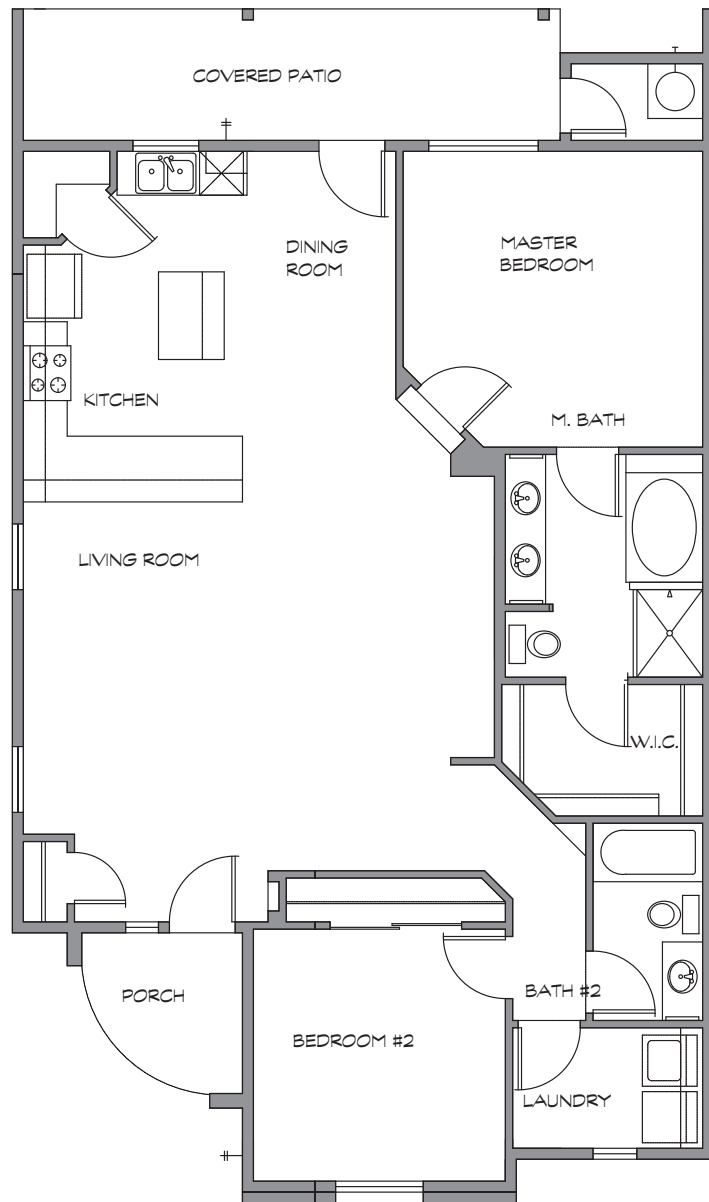

PROVENCE

FLOOR PLAN • STANDARD 2 CAR GARAGE INCLUDED

VILLAS SERIES

FLOOR PLAN AND OPTIONS

GENEVA

1,392 SQUARE FEET • 2 BEDROOM / 2 BATH

PROVENCE

STANDARD ENCLOSED 2 CAR GARAGE
(SEE INSERT FOR GARAGE OPTIONS)

FLOOR PLAN OPTIONS

VILLAS SERIES

FLOOR PLAN AND OPTIONS

GENEVA

1,392 SQUARE FEET • 2 BEDROOM / 2 BATH