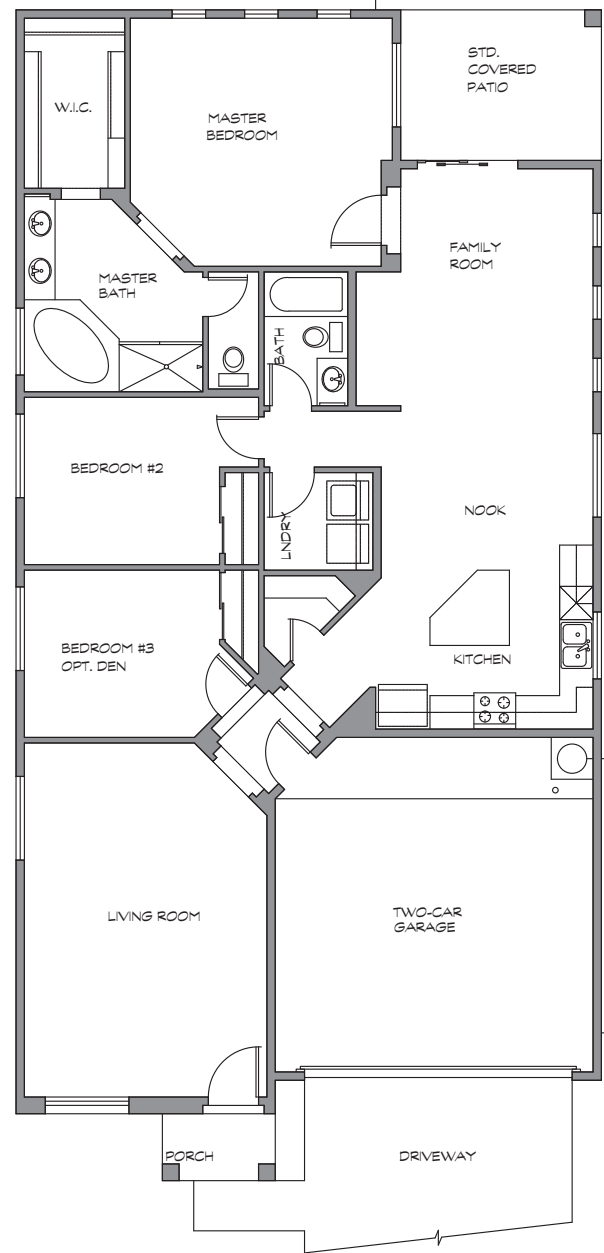

PROVENCE

FLOOR PLAN

MAISONS SERIES

FLOOR PLAN AND OPTIONS

LILLE

1,769 SQUARE FEET • 2-3 BEDROOM / 2 BATH

In the interest of continued improvement, New Sun Homes reserves the right to modify interior and exterior designs, specifications, locations, size and design features of floorplans and prices. These modifications may vary by plan and/or community and are subject to change without notice. In addition all elevations, drawings and floorplans are artist renderings. New Sun reserves the right to change included features and or manufactures of included features without notice.

PROVENCE

FLOOR PLAN OPTIONS

INCLUDED EXTENDED PORCH

OPT. FIREPLACE

MAISONS SERIES

FLOOR PLAN AND OPTIONS

LILLE

1,769 SQUARE FEET • 2-3 BEDROOM / 2 BATH