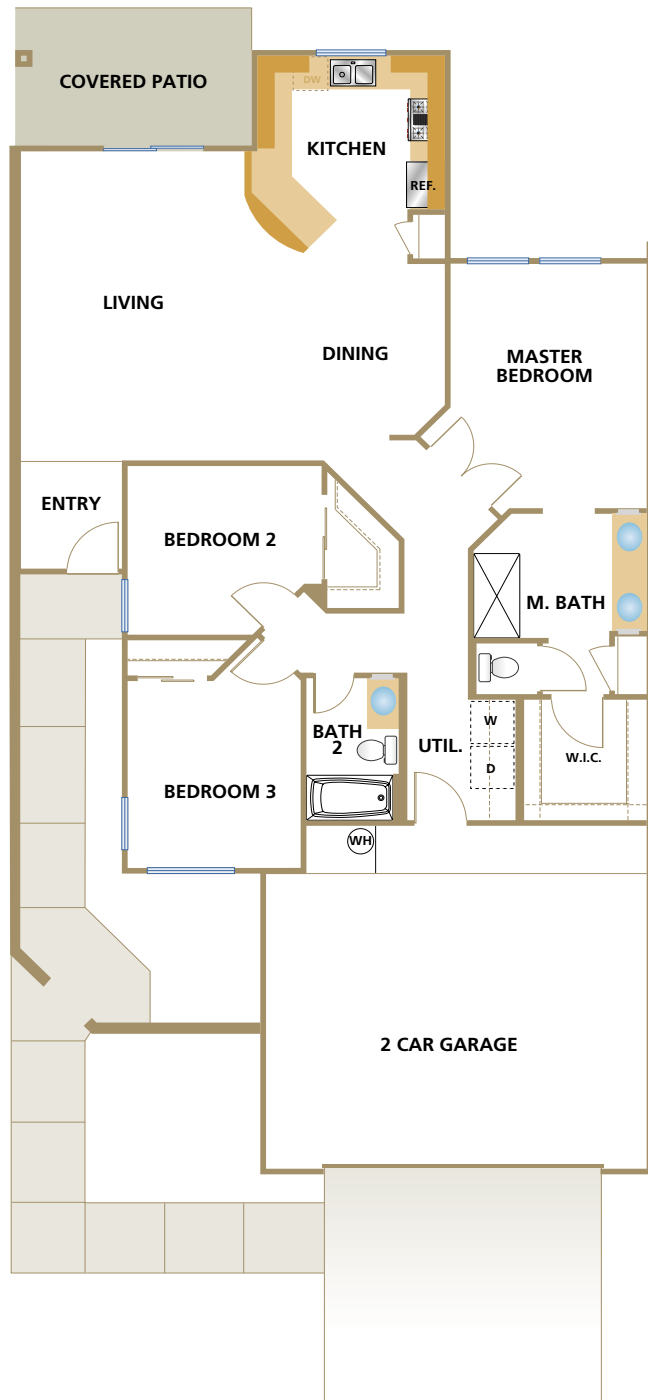

THE MESA

MODEL TWO

**Barclay
Village**

A GATED ACTIVE ADULT COMMUNITY

**NEW SUN**
Homes

THE MESA

1,114 SQUARE FEET

**Barclay
Village**

A GATED ACTIVE ADULT COMMUNITY

NEW SUN
Homes

Exterior elevations and floorplans are artist's conception and are for illustration only. All square footage listed is approximate and subject to construction variations. Window sizes and design may vary between elevations. In the interest of continued improvements, New Sun Homes reserves the right to change or modify prices, specifications, designs, materials, and features without prior notice or obligation. Please contact your sales representative for details.