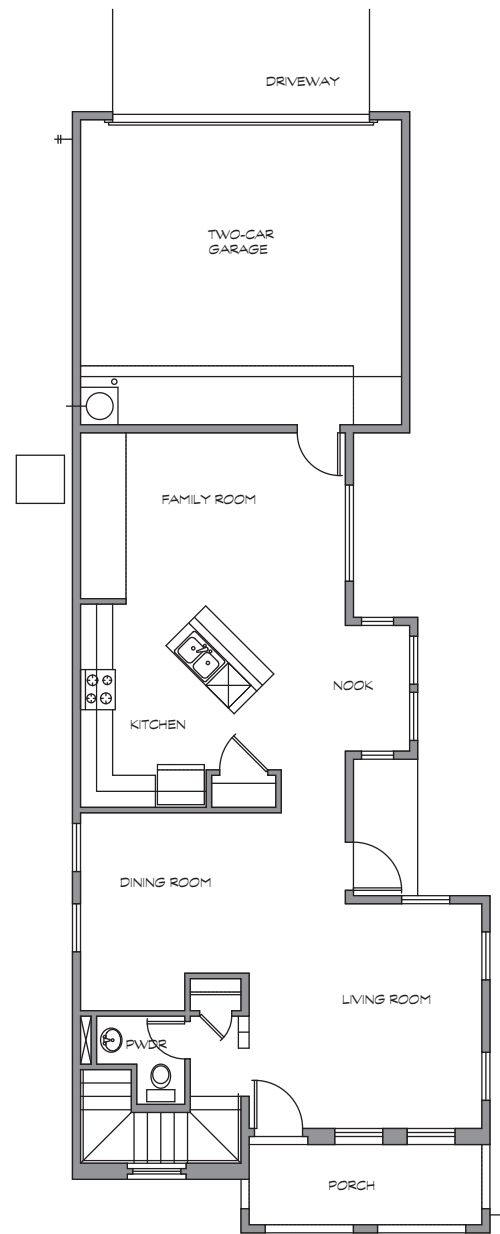

PROVENCE

FIRST FLOOR

CHATEAUX SERIES

FLOOR PLAN AND OPTIONS
MOULINS
1,906 SQUARE FEET • 3 BEDROOM / 2.5 BATH

In the interest of continued improvement, New Sun Homes reserves the right to modify interior and exterior designs, specifications, locations, size and design features of floorplans and prices. These modifications may vary by plan and/or community and are subject to change without notice. In addition all elevations, drawings and floorplans are artist renderings. New Sun reserves the right to change included features and or manufactures of included features without notice.

PROVENCE

SECOND FLOOR

CHATEAUX SERIES

FLOOR PLAN AND OPTIONS
MOULINS
1,906 SQUARE FEET • 3 BEDROOM / 2.5 BATH