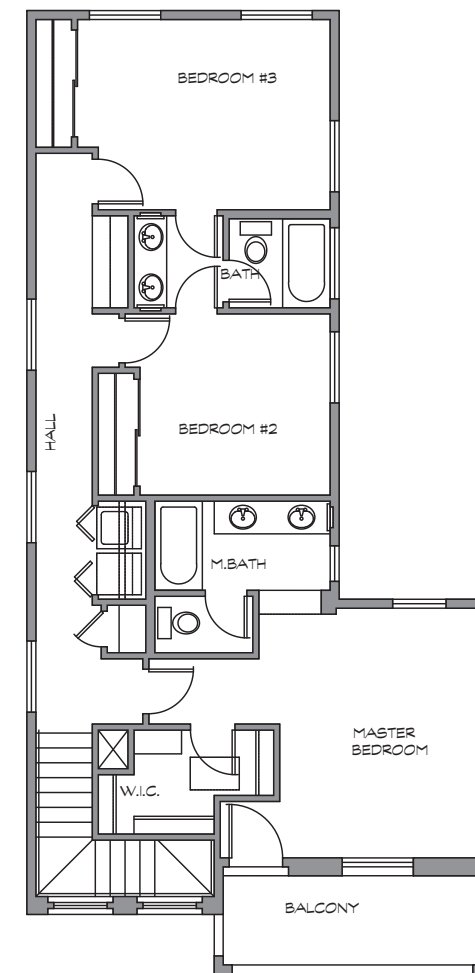

PROVENCE

FIRST FLOOR

CHATEAUX SERIES

FLOOR PLAN AND OPTIONS
MOULINS
1,906 SQUARE FEET • 3 BEDROOM / 2.5 BATH

In the interest of continued improvement, New Sun Homes reserves the right to modify interior and exterior designs, specifications, locations, size and design features of floorplans and prices. These modifications may vary by plan and/or community and are subject to change without notice. In addition all elevations, drawings and floorplans are artist renderings. New Sun reserves the right to change included features and or manufactures of included features without notice.

PROVENCE

SECOND FLOOR

CHATEAUX SERIES

FLOOR PLAN AND OPTIONS
MOULINS
1,906 SQUARE FEET • 3 BEDROOM / 2.5 BATH