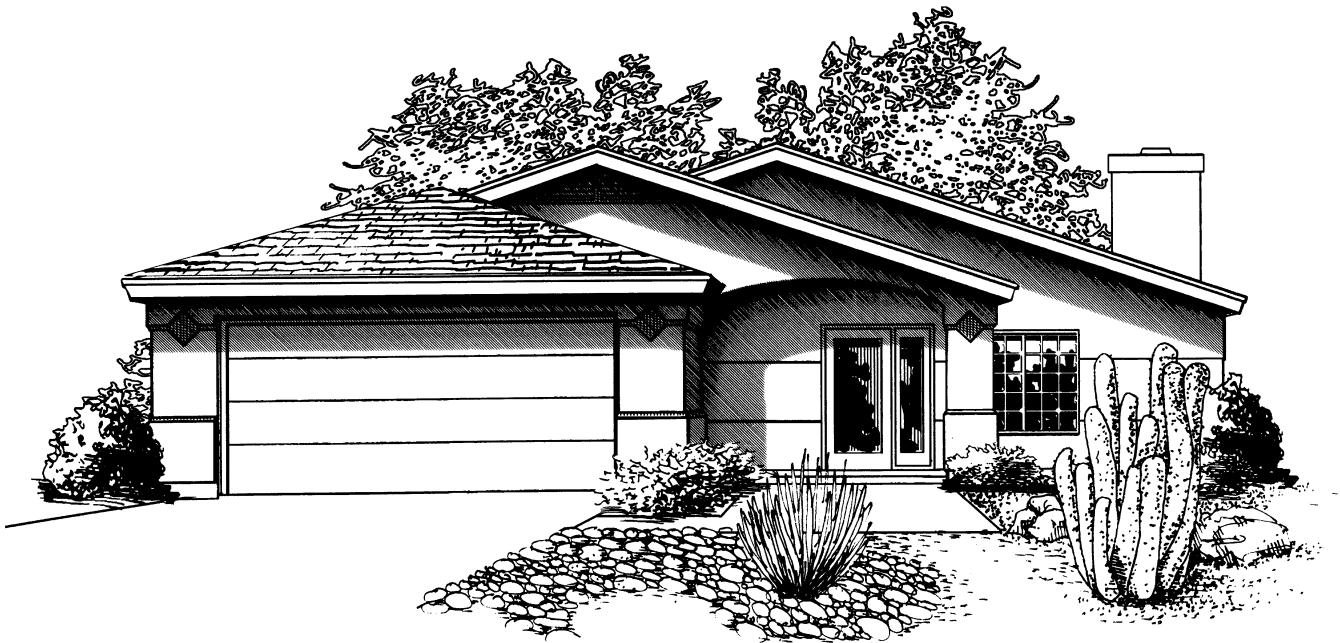

THE PALO VERDE

1456 SQUARE FEET

Elevation "A"

Elevation "B"

THE PALO VERDE

THE PALO VERDE

1456 SQUARE FEET