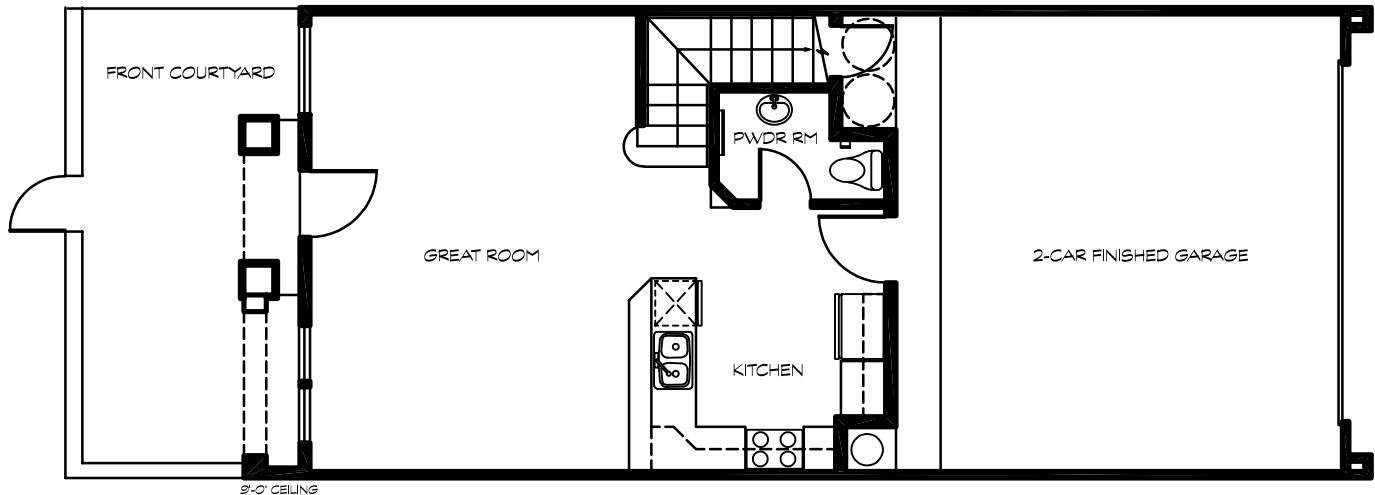

**SECOND FLOOR**

**FIRST FLOOR**

*Strada*  
**Townhomes**  
*in Mesa*

**Sorrento**  
(model 3)

1565 Square Feet  
3 Bed, 2.5 Bath

**ELEVATION A**

**ELEVATION B**  
(includes stone)