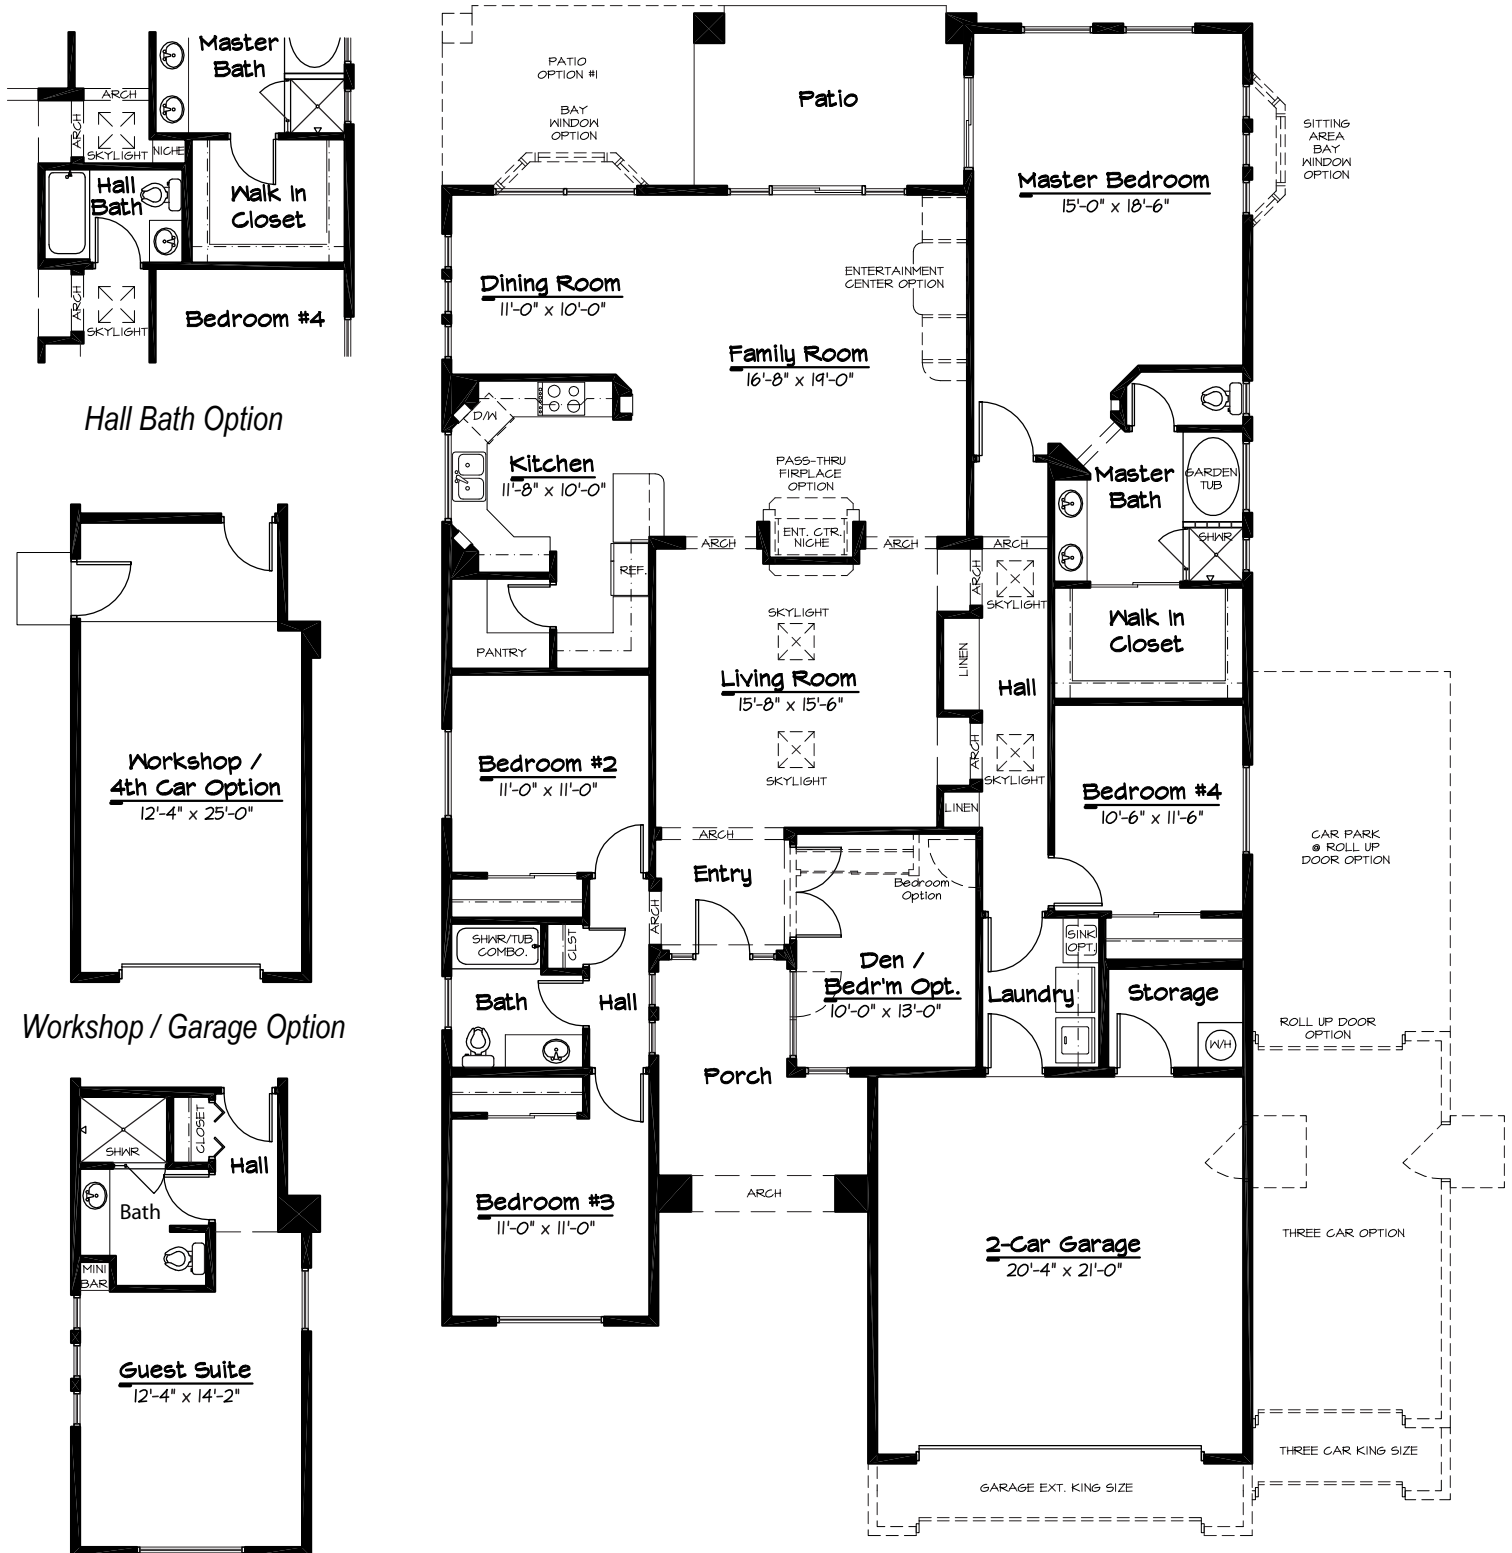

# THE SPRUCE

2443 SQUARE FEET

Floor Plan (options shown dashed)

\*Reported square footage is approximate and based upon architectural design; area may vary according to construction. Artist renditions and floor plans are for illustration only; see sales representative for current plans\*