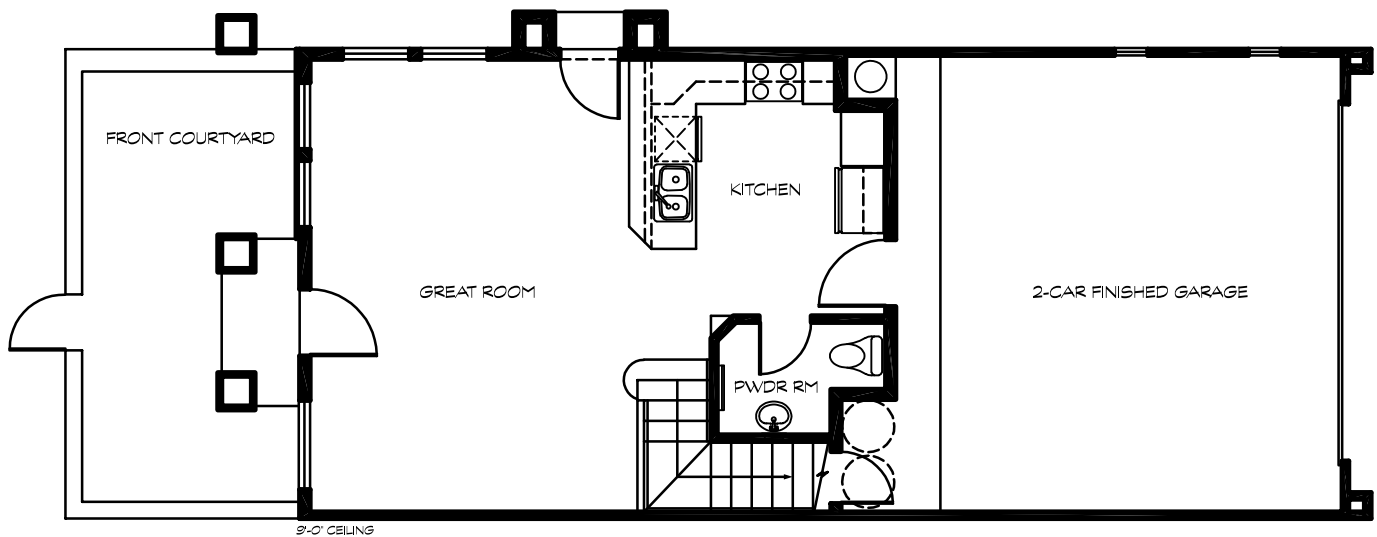

**SECOND FLOOR**

**FIRST FLOOR**

*Strada  
Townhomes*  
*in Mesa*

**Verona**  
(model 1)

1565 Square Feet  
3 Bed, 2.5 Bath

**ELEVATION A**

**ELEVATION B**  
(includes stone)