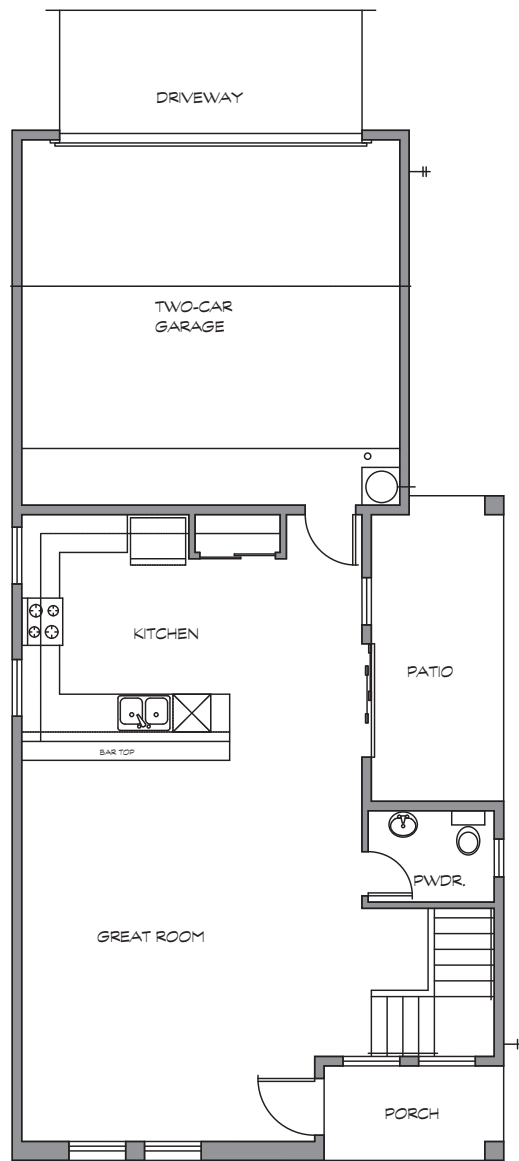

PROVENCE

FIRST FLOOR

CHATEAUX SERIES

FLOOR PLAN AND OPTIONS  
VERSAILLES  
1,621 SQUARE FEET • 3 BEDROOM / 2.5 BATH

PROVENCE

SECOND FLOOR

CHATEAUX SERIES

FLOOR PLAN AND OPTIONS  
VERSAILLES  
1,621 SQUARE FEET • 3 BEDROOM / 2.5 BATH