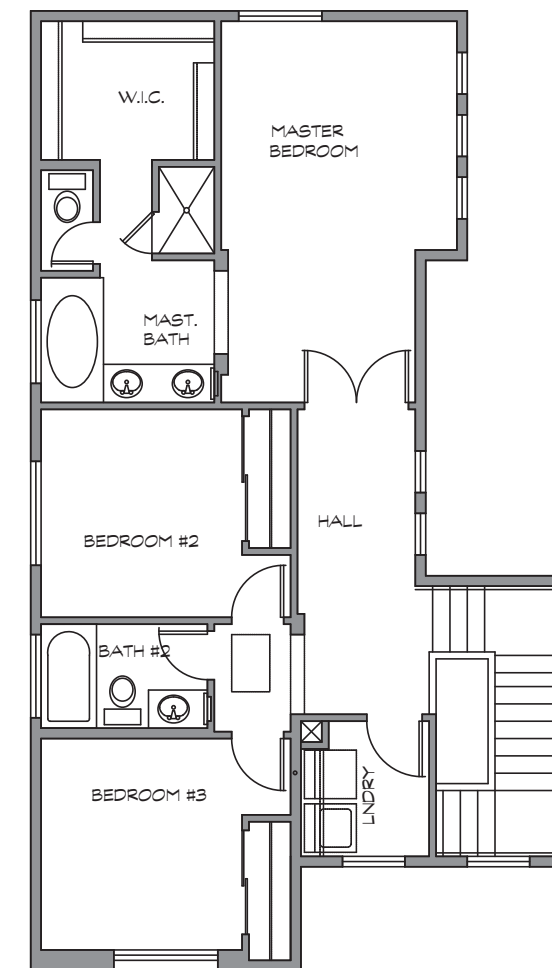

PROVENCE

FIRST FLOOR

CHATEAUX SERIES

FLOOR PLAN AND OPTIONS  
VERSAILLES  
1,621 SQUARE FEET • 3 BEDROOM / 2.5 BATH

PROVENCE

SECOND FLOOR

CHATEAUX SERIES

FLOOR PLAN AND OPTIONS  
VERSAILLES  
1,621 SQUARE FEET • 3 BEDROOM / 2.5 BATH